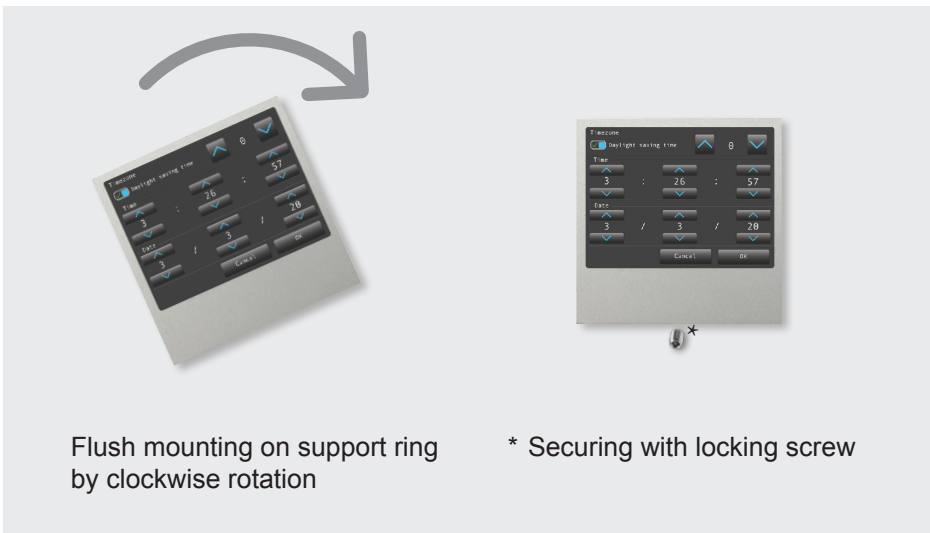

Installation Instruction

3.5" TFT Colour Touch Display

Touch_IT SMART

arcus-eds

A
VISU

Content

Touch_IT SMART In-Wall Installation

Flush mounting on support ring
by clockwise rotation

* Securing with locking screw

1333 e1 / Subject to change