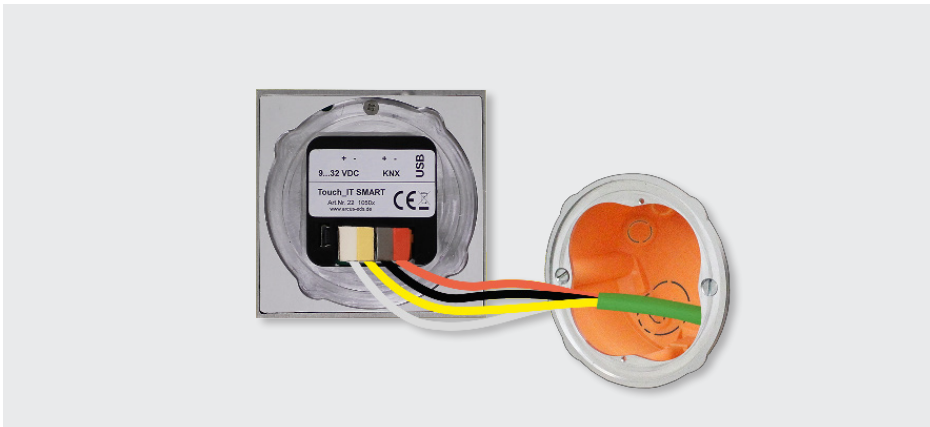

Installation Instruction

3.5" TFT Colour Touch Display

Touch_IT SMART

arcus-eds

A
VISU

Content

Touch_IT SMART In-Wall Installation

Flush mounting on support ring
by clockwise rotation

* Securing with locking screw

1333 e1 / Subject to change